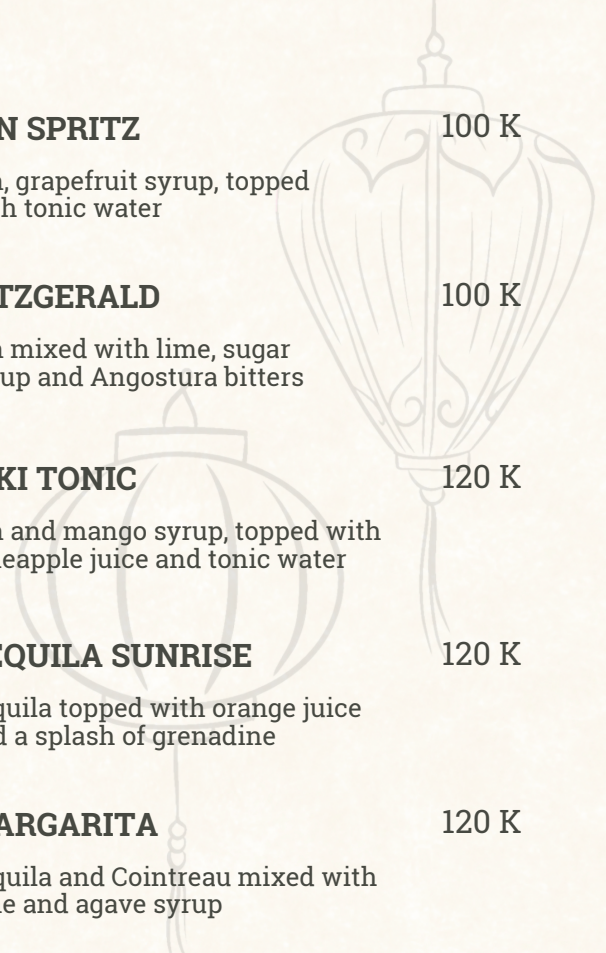

ESPRESSO MARTINI 100 K

Vodka mixed with coffee liqueur and coffee

PORNSTAR MARTINI 100 K

Vodka and vanilla vodka mixed with passionfruit, lime and pineapple juice

STRAWBERRY SPRITZ 100 K

Vodka and strawberry syrup, topped with sprite

GREEN GOBLIN 100 K

Vodka, matcha syrup, mango syrup mixed with lime, topped with soda water

SEX ON THE BEACH 120 K

Vodka, peach syrup, orange juice and cranberry juice

CUBA LIBRE 100 K

Rum and coke, with a splash of lime

BLUE HAWAIIAN 120 K

Light rum, Malibu, Blue Curaçau and pineapple juice

LEMON DROP DAIQUIRI 100 K

White rum mixed with lime and sugar

COTTON CANDY 100 K

White rum, Malibu, grapefruit and peach syrup, lime, topped with pineapple juice

GIN SPRITZ 100 K

Gin, grapefruit syrup, topped with tonic water

FITZGERALD 100 K

Gin mixed with lime, sugar syrup and Angostura bitters

TIKI TONIC 120 K

Gin and mango syrup, topped with pineapple juice and tonic water

TEQUILA SUNRISE 120 K

Tequila topped with orange juice and a splash of grenadine

MARGARITA 120 K

Tequila and Cointreau mixed with lime and agave syrup

WHISKEY SOUR 100 K

Bourbon whiskey mixed with lime, sugar and egg white

APEROL SPRITZ 100 K

Aperol, sparkling wine and a splash of soda water

LONG ISLAND ICED TEA 120 K

Vodka, gin, light rum, tequila, and Cointreau mixed with lime, topped with coke